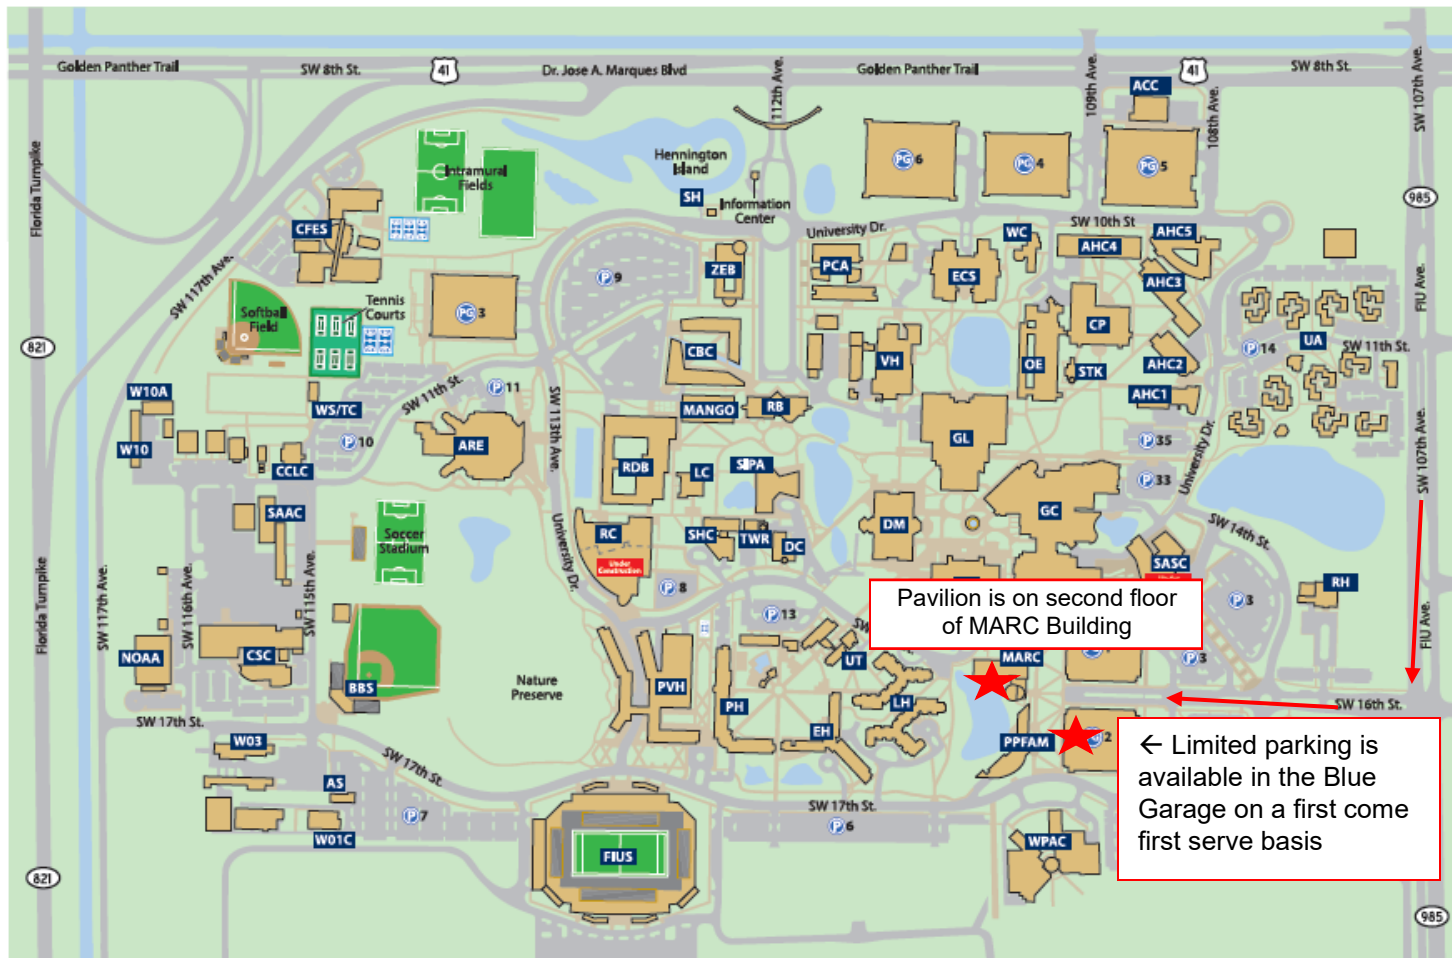

Key by Colleges and Schools

College of Architecture + The Arts	PCA
School of Music	WPAC
Theatre	WPAC
College of Arts & Sciences	ECS
School of International and Public Affairs (SIPA)	SIPA
School of Integrated Science and Humanity (SISH)	AHC4
School of Environment, Arts and Society (SEAS)	AHC5, DM, OE
College of Business	
Undergraduate	RB
Graduate	CBC
College of Education	ZEB
Honors College	DM
College of Law	RDB
Herbert Wertheim College of Medicine	AHC1,2
Nicole Wertheim College of Nursing & Health Sciences	AHC3
Robert Stempel College of Public Health and Social Work	AHC5

Important Locations

Admissions	PC
Bookstore	GC
Financial Aid	PC
Recreation Complex	RC
Library	GL
Museum	PPFAM
OneStop Enrollment Services	PC
Student Center	GC
Veteran and Military Affairs	TWR

Produced by mapformation LLC. Last updated in June 2014.

KEY Buildings Sidewalks Roadways Grassy Areas Athletic Fields Water Parking Lots Parking Garages

FIU FLORIDA INTERNATIONAL UNIVERSITY
Modesto A. Maidique Campus
11200 S.W. 8th Street
Miami, Florida 33199
p. 305.348.2000
www.fiu.edu

Key by Buildings

ACC Ambulatory Care Center	DM Deuxieme Maison	PC Charles Perry Bldg. (Primer Casa)	SAAC Student Athletic Academic Center	WC Wertheim Conservatory
AHC1 Academic Health Center 1	ECS Engineering & Computer Science	PCA Paul L. Cejas School of Architecture	SASC Student Academic Support Center	WPAC Herbert and Nicole Wertheim
AHC2 Academic Health Center 2	EH Everglades Hall	PG1 Gold Parking Garage	SH Solar House	Performing Arts Center
AHC3 Academic Health Center 3	FIUS FIU Stadium	PG2 Blue Parking Garage	SHC Student Health Center	WS/TC Women's Softball/Tennis Center
AHC4 Academic Health Center 4	GC Ernest R. Graham Center	PG3 Panther Parking Garage	SIPA School of International and Public Affairs	ZEB Sanford L. Ziff Family Education Building
AHC5 Academic Health Center 5	GH Greek Housing	PG4 Red Parking Garage	STK Stocker Astroscience Center	
ARE FIU Arena	GL Steven and Dorothea Green Library	PG5 Parking Garage 5	TWR Tower/Veteran and Military Affairs	
AS Artist Studio	LC Labor Center	PG6 Parking Garage 6	UA University Apartments	
BBS Baseball Stadium	LH Lakeview Hall	PH Panther Hall	UT University Towers	
CBC College of Business Complex	MANGO Management and New Growth Opportunities Building	PVH Parkview Hall	VH Vierles House	
CCLC Children's Creative Learning Center	MARC Management and Advanced Research Center	PPFAM Patricia & Phillip Frost Art Museum	W01C Ceramics	
CFES Carlos Finlay Elementary School	NOAA National Hurricane Center	RB Ryder Business Building	W03 Key Control	
CP Chemistry & Physics	OE Owa Ehan	RDB Rafael Diaz-Balart Hall	W10 Graduate Studios - Visual Arts	
CSC Campus Support Complex		RC Recreation Complex	W10A ROTC - Reserve Officer Training Corps	
DC Duplicating Center		RH Ronald W. Reagan Presidential House